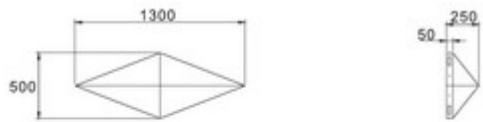

Available in several sizes and also your own sizes on request.

Easy to integrate into your decorations clubs, bars, or scene.

產品系列參數 Specification

型號 Type Number	COL.PA.937.0205 / 0206 / 0207
像素點間距Pixel Pitch (mm)	9.375
LED規格LED standard	3528 SMD
掃播模式Scan mode	1/8
像素密度Pixel density (dot/m ²)	11377
尺寸Dimensions (mm)	1950*750*340/1300*500*250/650*250*150
模塊分辨率Module resolution (L*W)	36*16
刷新率 Refresh rate(Hz)	>400
亮度Brightness (CD/m ²)	1600
最大功耗Max.Power consumption	230/110/30
灰度等級Grey level	4096 level
工作溫度Working temperature	-20°C~+50°C
使用壽命Life span	≥30,000 hours
工作電壓Working voltage	AC220V
信號傳輸Signal transfer	LAN cable
控制系統Control system	LED FLASH Computer Control System

1號-裸視3D LED 幕牆 尺寸規格: 1950*750*340mm 產品面積: 0.95m²

2號-裸視3D LED 幕牆 尺寸規格: 1300*500*200mm 產品面積: 0.5m²

3號-裸視3D LED 幕牆 尺寸規格: 650*250*100mm 產品面積: 0.1m²

(單位 Unit: mm)

[Link to the product](#)