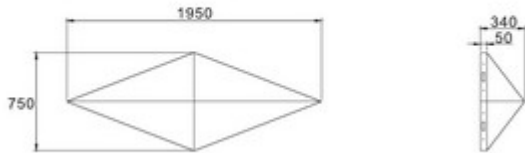

Available in several sizes and also your own sizes on request.

Easy to integrate into your decorations clubs, bars, or scene.

產品系列參數 Specification

型號 Type Number	COL.PA.937.0205 / 0206 / 0207
像素點間距Pixel Pitch (mm)	9.375
LED規格LED standard	3528 SMD
掃播模式Scan mode	1/8
像素密度Pixel density (dot/m ²)	11377
尺寸Dimensions (mm)	1950*750*340/1300*500*250/650*250*150
模塊分辨率Module resolution (L*W)	36*16
刷新率 Refresh rate(Hz)	>400
亮度Brightness (CD/m ²)	1600
最大功耗Max.Power consumption	230/110/30
灰度等級Grey level	4096 level
工作溫度Working temperature	-20°C~+50°C
使用壽命Life span	≥30,000 hours
工作電壓Working voltage	AC220V
信號傳輸Signal transfer	LAN cable
控制系統Control system	LED FLASH Computer Control System

1號-裸視3D LED 幕牆 尺寸規格: 1950*750*340mm 產品面積: 0.95m²

2號-裸視3D LED 幕牆 尺寸規格: 1300*500*200mm 產品面積: 0.5m²

3號-裸視3D LED 幕牆 尺寸規格: 650*250*100mm 產品面積: 0.1m²

(單位 Unit: mm)

[Link to the product](#)