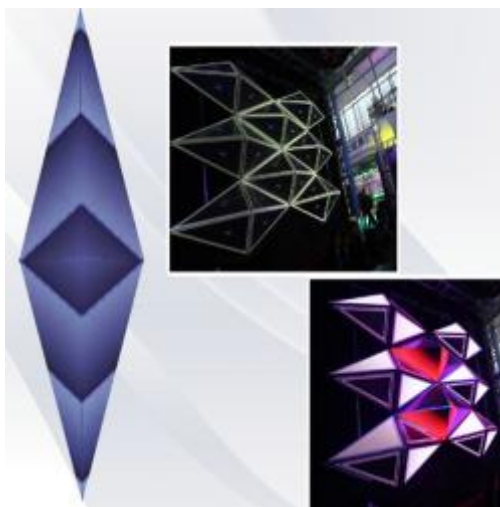

3D LED WALL 1950 X 750MM

Manufacturer: ALL4LIGHT

Reference:5275.15

Price: 2,210.00CHF

Description:

3D video module for scrolling animations, text, video, photos.

Ideal for wall mounting or ceiling.

This 3D module system will give an incredible relief effect to your club.

Available in several sizes and also your own sizes on request.

Easy to integrate into your decorations clubs, bars, or scene.

產品系列參數 Specification

型號 Type Number	COL.PA.937.0205 / 0206 / 0207
像素點間距Pixel Pitch (mm)	9.375
LED規格LED standard	3528 SMD
掃播模式Scan mode	1/8
像素密度Pixel density (dot/m ²)	11377
尺寸Dimensions (mm)	1950*750*340/1300*500*250/650*250*150
模塊分辨率Module resolution (L*W)	36*16
刷新率 Refresh rate(Hz)	>400
亮度Brightness (CD/m ²)	1600
最大功耗Max.Power consumption	230/110/30
灰度等級Grey level	4096 level
工作溫度Working temperature	-20°C~+50°C
使用壽命Life span	≥30,000 hours
工作電壓Working voltage	AC220V
信號傳輸Signal transfer	LAN cable
控制系統Control system	LED FLASH Computer Control System